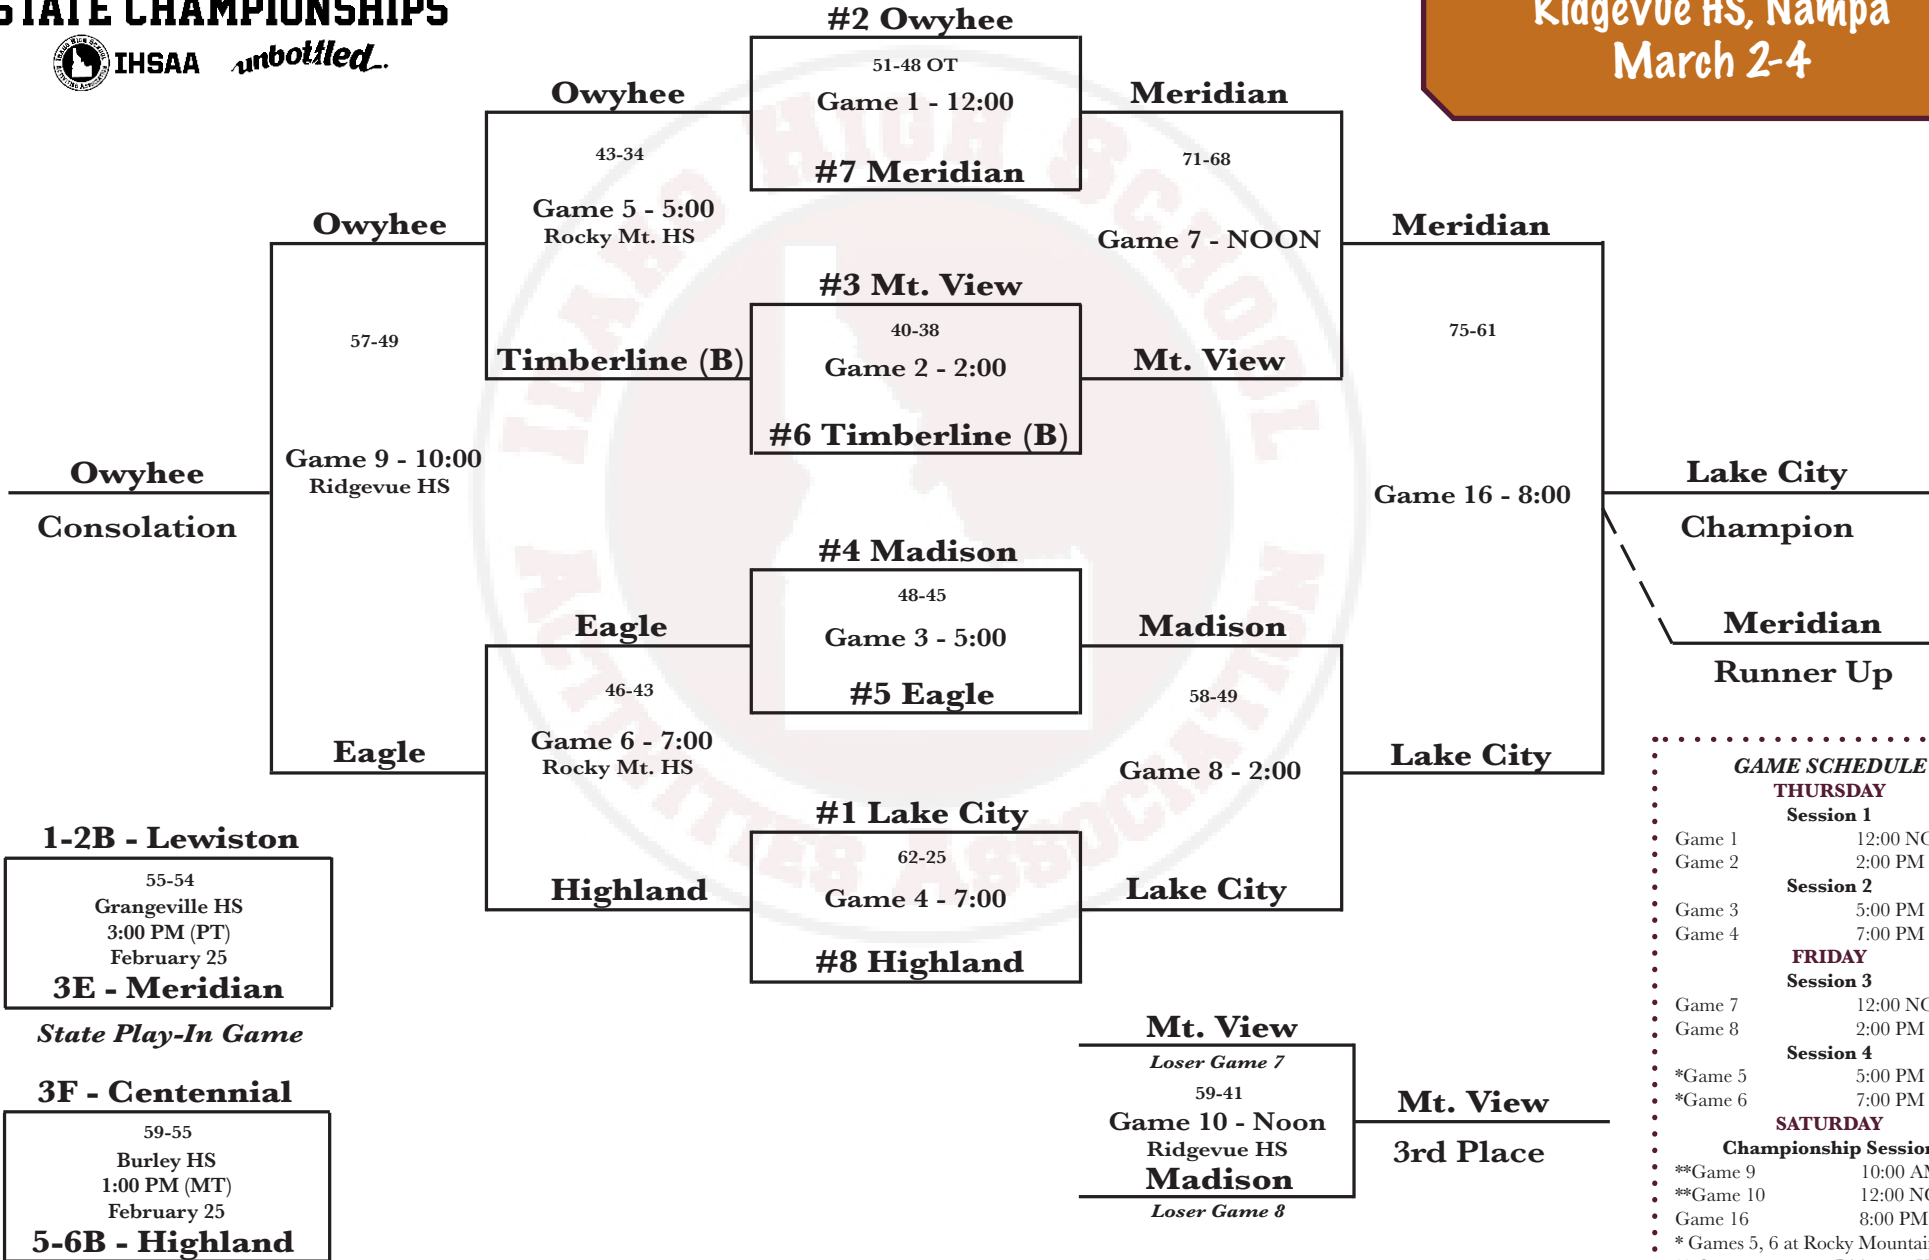

5A Boys
Real Dairy Shootout
 Ford Idaho Center, Nampa
 Rocky Mt. HS, Meridian
 Ridgevue HS, Nampa
March 2-4

GAME SCHEDULE

THURSDAY

Session 1

Game 1 12:00 NOON
 Game 2 2:00 PM

Session 2

Game 3 5:00 PM
 Game 4 7:00 PM

FRIDAY

Session 3

Game 7 12:00 NOON
 Game 8 2:00 PM

Session 4

*Game 5 5:00 PM
 *Game 6 7:00 PM

SATURDAY

Championship Session

**Game 9 10:00 AM
 **Game 10 12:00 NOON
 Game 16 8:00 PM
 * Games 5, 6 at Rocky Mountain HS
 ** Games 9 & 10 at Ridgevue HS